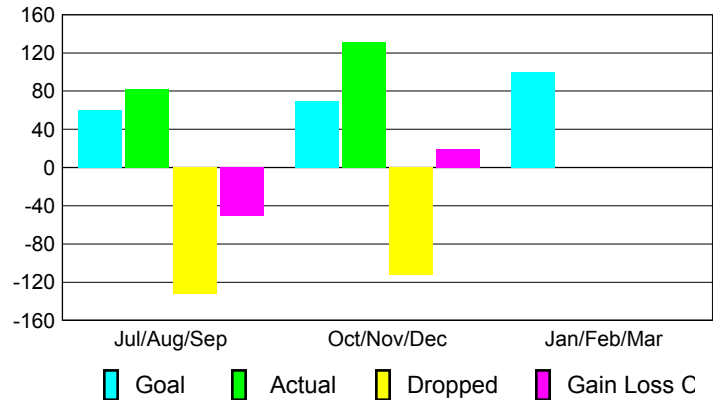

Membership Results 2012-2013

Goal, New, Dropped, Gain/Loss

Comparison of Membership Gain/Loss

Current Year Compared to the Previous Year