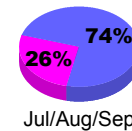

Membership Results
2012-2013

Membership
2011-2012

Month	Net Memb Goal	Actual New Memb	Actual Dropped Memb	Gain/Loss of Memb	Gain/Loss of Memb
Jul/Aug/Sep	60	82	-133	-51	26
Oct/Nov/Dec	70	131	-112	19	5
Jan/Feb/Mar	100				4
Totals	230	213	-245	-32	35

Membership Results 2012-2013

Goal, New, Dropped, Gain/Loss

Comparison of Membership Gain/Loss

Current Year Compared to the Previous Year

Gender Comparison 2012-2013

Jan/Feb/Mar

Male

Female