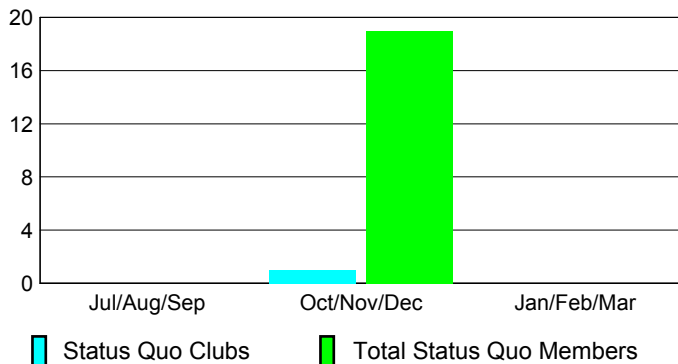

Club Results 2012-2013

Goal, New, Dropped, Gain/Loss

Comparison of Club Gain/Loss

Current Year Compared to the Previous Year

YTD Status Quo Clubs 2012-2013

Status Quo Clubs Compared to Status Quo Members

MEMBERSHIP

Membership Results
2012-2013

Membership
2011-2012

Month	Net Memb Goal	Actual New Memb	Actual Dropped Memb	Gain/Loss of Memb	Gain/Loss of Memb
Jul/Aug/Sep	60	82	-133	-51	26
Oct/Nov/Dec	70	131	-112	19	5
Jan/Feb/Mar	100				4
Totals	230	213	-245	-32	35