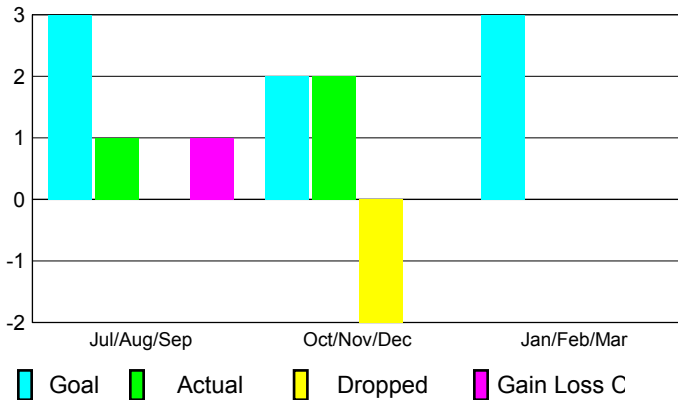

2012-2013 GMT Reports for District (or Undistricted) **District 322 B1**

GMT: SANGEETA JATIA

Location: INDIA

GMT CA: 6

CLUBS

Club Results
2012-2013

Clubs
2011-2012

Month	New Club Goal	Actual New Clubs	Actual Dropped Clubs	Gain/Loss of Clubs	Gain/Loss of Clubs
Jul/Aug/Sep	3	1	0	1	0
Oct/Nov/Dec	2	2	-2	0	0
Jan/Feb/Mar	3				0
Totals	8	3	-2	1	0

Club Results 2012-2013

Goal, New, Dropped, Gain/Loss

Comparison of Club Gain/Loss

Current Year Compared to the Previous Year

YTD Status Quo Clubs 2012-2013

Status Quo Clubs Compared to Status Quo Members

MEMBERSHIP