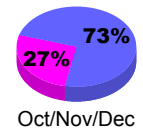

Membership Results
2012-2013

Membership
2011-2012

Month	Net Memb Goal	Actual New Memb	Actual Dropped Memb	Gain/Loss of Memb	Gain/Loss of Memb
Jul/Aug/Sep	60	82	-133	-51	26
Oct/Nov/Dec	70	131	-112	19	5
Jan/Feb/Mar	100				4
Totals	230	213	-245	-32	35

Membership Results 2012-2013

Goal, New, Dropped, Gain/Loss

Comparison of Membership Gain/Loss

Current Year Compared to the Previous Year

Gender Comparison 2012-2013

Jan/Feb/Mar

Male

Female