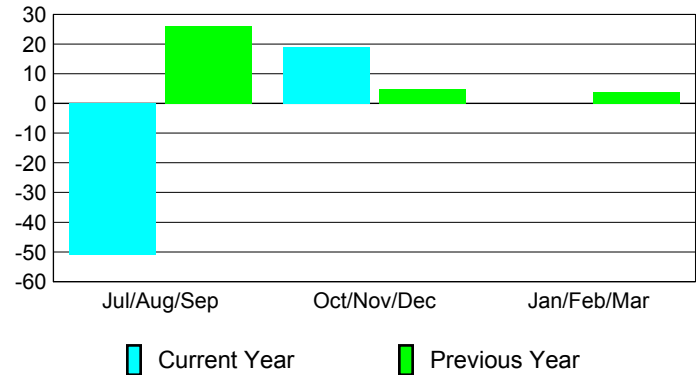

Membership Results
2012-2013

Membership
2011-2012

Month	Net Memb Goal	Actual New Memb	Actual Dropped Memb	Gain/Loss of Memb	Gain/Loss of Memb
Jul/Aug/Sep	60	82	-133	-51	26
Oct/Nov/Dec	70	131	-112	19	5
Jan/Feb/Mar	100				4
Totals	230	213	-245	-32	35

Membership Results 2012-2013

Goal, New, Dropped, Gain/Loss

Comparison of Membership Gain/Loss

Current Year Compared to the Previous Year

Gender Comparison 2012-2013

Jan/Feb/Mar

Male

Female